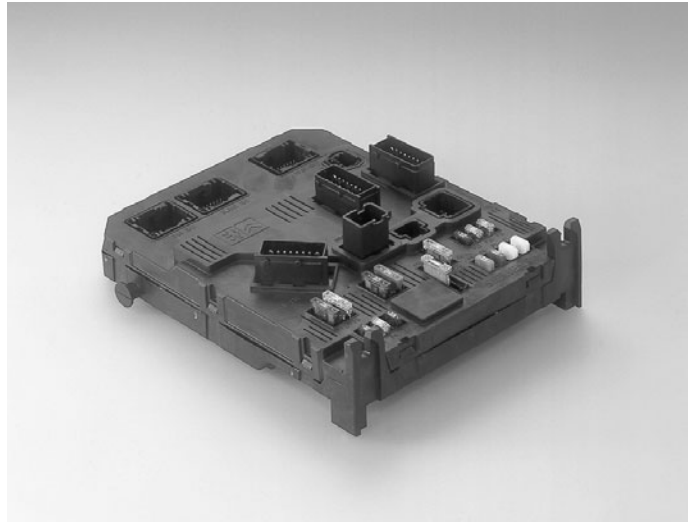

# JUNCTION BOX

*Custom-made connector*

This product is developed by the custom-made for junction box, fuse box, and relay box for automobile.

## Features

Various configurations, number of circuits, and the fuse specification can be developed according to the custom-made.