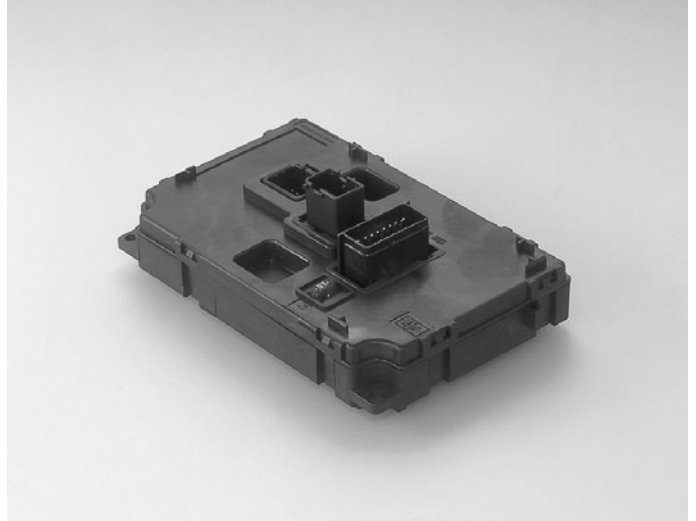

# JUNCTION BOX

*Custom-made connector*

This product is developed by the custom-made for junction box, fuse box, and relay box for automobile.

## Features

Various configurations, number of circuits, and the fuse specification can be developed according to the custom-made.