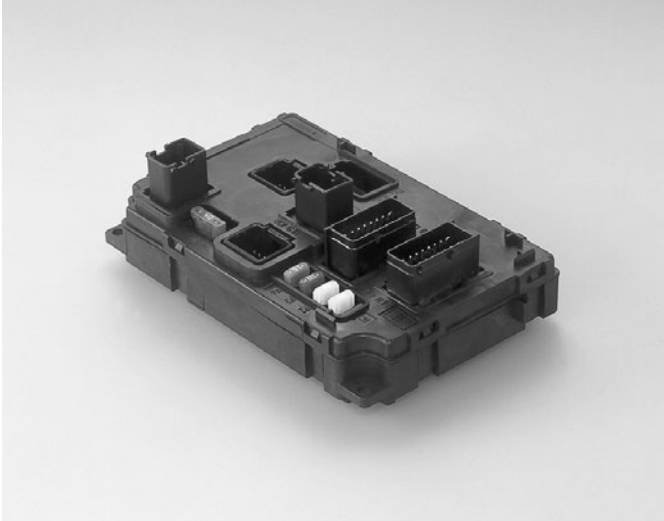

# JUNCTION BOX

*Custom-made connector*

This product is developed by the custom-made for junction box, fuse box, and relay box for automobile.

## Features

Various configurations, number of circuits, and the fuse specification can be developed according to the custom-made.