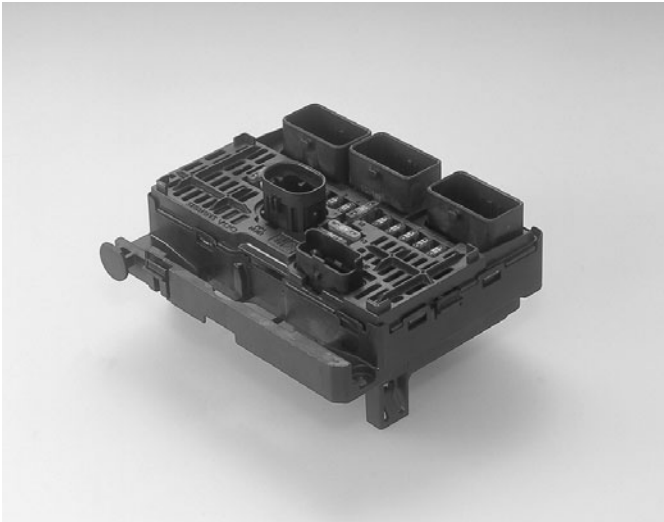

# JUNCTION BOX

*Custom-made connector*

This product is developed by the custom-made for junction box, fuse box, and relay box for automobile.

## Features

Various configurations, number of circuits, and the fuse specification can be developed according to the custom-made.